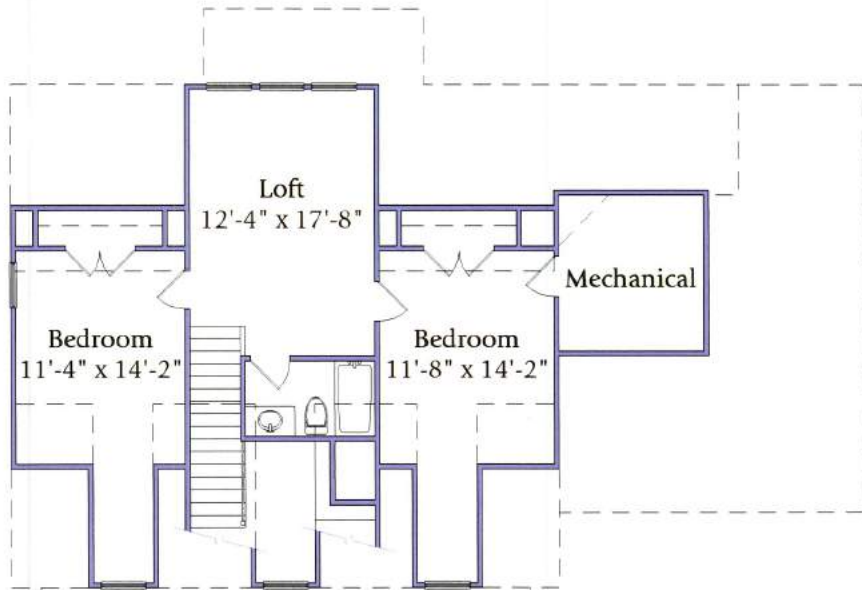

AUTUMN LAKE

The Waverly

TOTAL HEATED AREA : 2,162 SF
TOTAL AREA UNDER ROOF: 3,074 SF

3 BEDROOMS, 2-1/2 BATHROOMS
MASTER SUITE DOWNSTAIRS
UPSTAIRS LOFT
OPTIONAL OFFICE

**BOUY
BROTHERS
BUILDERS**

AUTUMN LAKE

SECOND FLOOR

FIRST FLOOR

**BOUY
BROTHERS
BUILDERS**