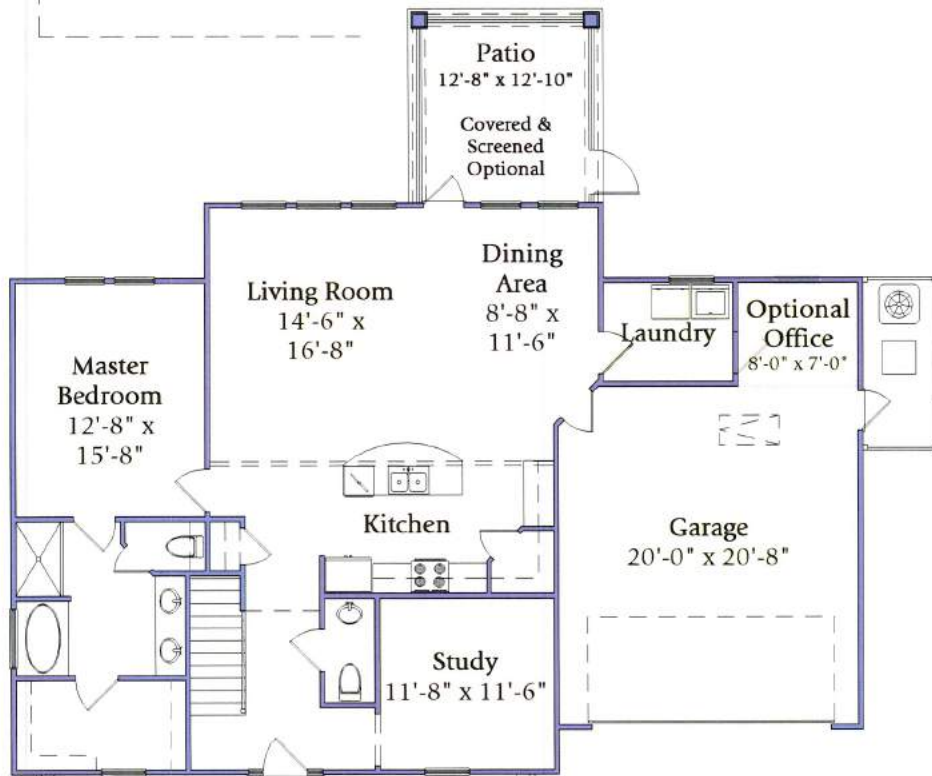

AUTUMN LAKE

The Waverly

TOTAL HEATED AREA : 2,162 SF
TOTAL AREA UNDER ROOF: 3,074 SF

3 BEDROOMS, 2-1/2 BATHROOMS
MASTER SUITE DOWNSTAIRS
UPSTAIRS LOFT
OPTIONAL OFFICE

**BOUY
BROTHERS
BUILDERS**

AUTUMN LAKE

SECOND FLOOR

FIRST FLOOR

**BOUY
BROTHERS
BUILDERS**